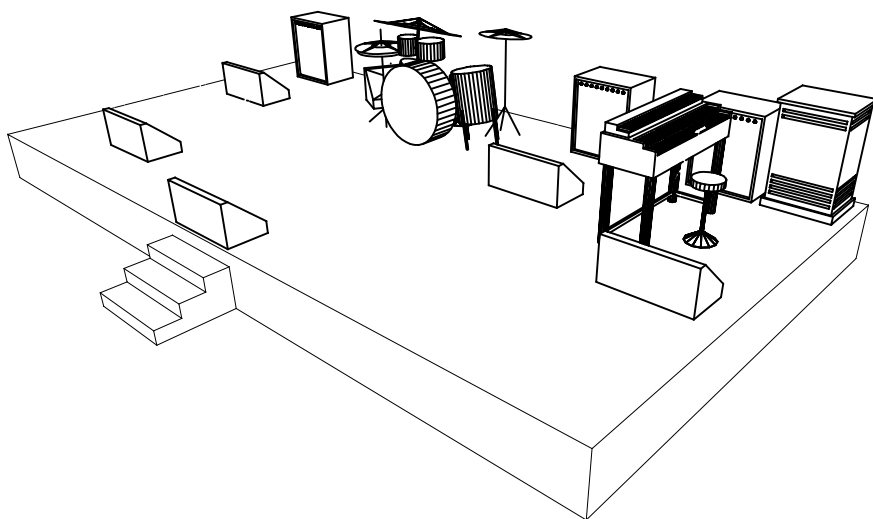

LEGEND

SYMBOL	ITEM	QTY	SYMBOL	ITEM	QTY
	MONITOR - MIX # - WEDGE	6		DRUM KIT	1
	MICROPHONES (WIRELESS) - HORN SECTION	4		STOOLS	2
	MICROPHONES (WIRELESS) - VOCAL	2		AMP - PIANO	1
	MICROPHONES (WIRED) - VOCAL	5		AMP - GUITAR	1
	MICROPHONES (WIRED) - INSTRUMENTAL	9		AMP - BASS	1
	DIRECT INPUT	2		LESIE CABINET	1
	HAMMOND B3 WITH PIANO ON TOP	1			

Little Jake & The Soul Searchers STAGE PLOT (8-piece)

BLADE PRODUCTIONS, INC.

BH

Scale: 1/4" = 1'-0"

Rev: 1/28/2016